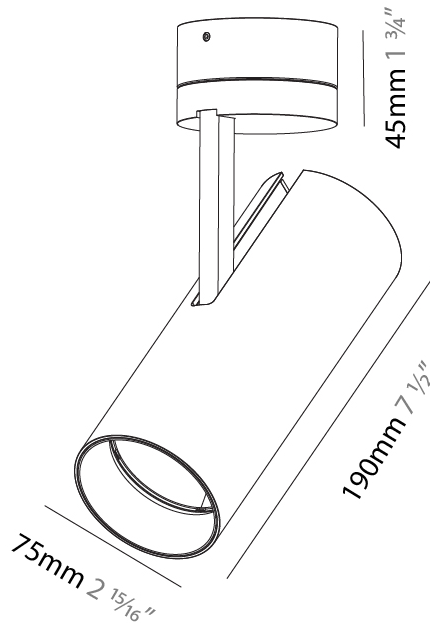

GENERAL

Series: Imagine
Subseries: Imagine 75
Brand: Prolicht
Division: Architectural
Mounting Type: Surface
Mounting Location: Ceiling
Subcategory: Spots

PHYSICAL

Shape: Cylinder
Diameter (mm): 75
Diameter (in): 2 ¹⁵/₁₆
Height (mm): 190
Height (in): 7 ¹/₂
Max. Overall Height (mm): 235
Max. Overall Height (in): 9 ³/₄
Light Distribution: Adjustable / Direct
Weight (kg): 0.919
Weight (lbs): 2.02
Fixture Finish: SSR / BKV / CWI / CRY / HAB / UFT / ITA / RUA / FTG / MYG / LOD / PUS / FRO / FUP / KIA / POP / BLS / SPG / MEY / GOH / GUM / CHC / COM / ABZ / JAG / OBR / MOS / ROR
Fixture Material: Aluminum Die Cast

ELECTRICAL

Lamp Type: LED (Zhaga Standard)
Input Wattage (W): 20.9
Total Output Wattage (W): 19
Dimming: Tri-Mode (Non-Dimming and Phase Dimming (120Vac only) and 0-10V Dimming)
Driver Included: Yes
Driver Location: Integrated
Driver Type: Constant Current - Universal
Driver Class: Class 2
Input Voltage (V): 120 - 277
Constant Current (MA): 500

LED

Number of LEDs: 1
Color Temperature (°K): 2700 / 3000 / 3500 / 4000
Max. Delivered Lumen (lm): 1490 / 1530 / 1607 / 1640
CRI: >90 CRI
Lamp Life (hrs): 50000

OPTICAL

Reflector°: 20 / 25 / 40
Adjustability: Rotational 350°; Tilt 90°

RATINGS AND CERTIFICATIONS

Certified By: Certified for North American Standards
IP rating: IP20