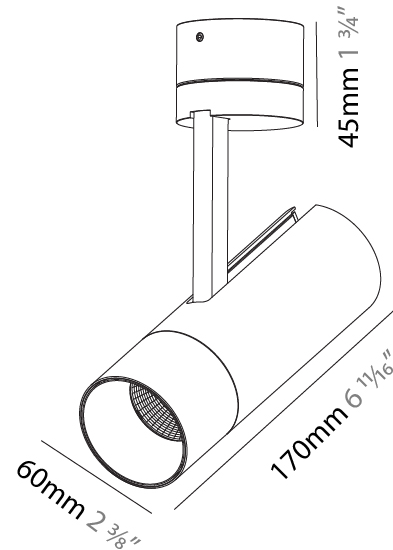

OPTICAL

Reflector°: 18 / 34 / 46
Optic°: Lens Pack - No Lens / Linear Spread Lens / Honeycomb / Spread Lens
Adjustability: Rotational 350°; Tilt 90°

RATINGS AND CERTIFICATIONS

Certified By: Certified for North American Standards
IP rating: IP20