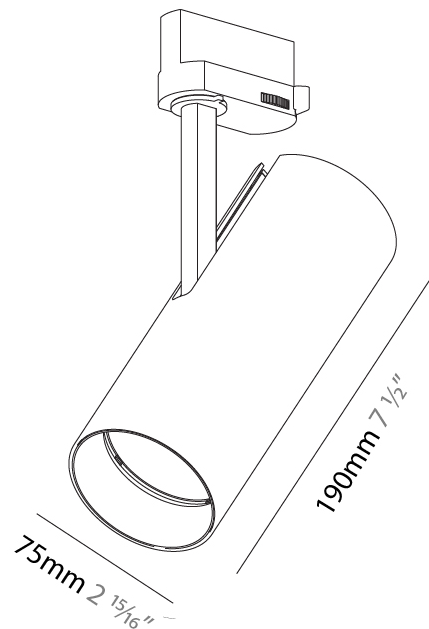

GENERAL

Series: Imagine
Subseries: Imagine 75
Brand: Prolicht
Division: Architectural
Mounting Type: Track
Mounting Location: Ceiling

PHYSICAL

Shape: Cylinder
Diameter (mm): 75
Diameter (in): 2 15/16
Height (mm): 190
Height (in): 7 1/2
Max. Overall Height (mm): 210
Max. Overall Height (in): 8 1/4
Light Distribution: Adjustable / Direct
Weight (kg): 0.716
Weight (lbs): 1.58
Fixture Finish: SSR / BKV / CWI / CRY / HAB / UFT / ITA / RUA / FTG / MYG / LOD / PUS / FRO / FUP / KIA / POP / BLS / SPG / MEY / GOH / GUM / CHC / COM / ABZ / JAG / OBR / MOS / ROR
Holder Finish: BLK / WHI / SIL
Fixture Material: Aluminum Die Cast

ELECTRICAL

Lamp Type: LED (Zhaga Standard)
Input Wattage (W): 14
Total Output Wattage (W): 12.8
Dimming: Tri-Mode (Non-Dimming and Phase Dimming (120Vac only) and 0-10V Dimming)
Driver Included: Yes
Driver Location: Integrated
Driver Type: Constant Current - Universal
Driver Class: Class 2
Input Voltage (V): 120 - 277
Constant Current (MA): 350

LED

Number of LEDs: 1
Color Temperature (°K): 2700 / 3000 / 3500 / 4000
Max. Delivered Lumen (lm): 1124 / 1210 / 1258 / 1284
Nominal Lumen (lm): 1246 / 1342 / 1396 / 1424
CRI: >90 CRI
Lamp Life (hrs): 50000

OPTICAL

Optic°: Lens Pack - No Lens / Linear Spread Lens / Honeycomb / Spread Lens
Beam Angle: 12
Adjustability: Rotational 350°; Tilt 90°

RATINGS AND CERTIFICATIONS

Certified By: Certified for North American Standards
IP rating: IP20

PROJECT	
TYPE	
SPECIFIER	
QUANTITY	
DATE